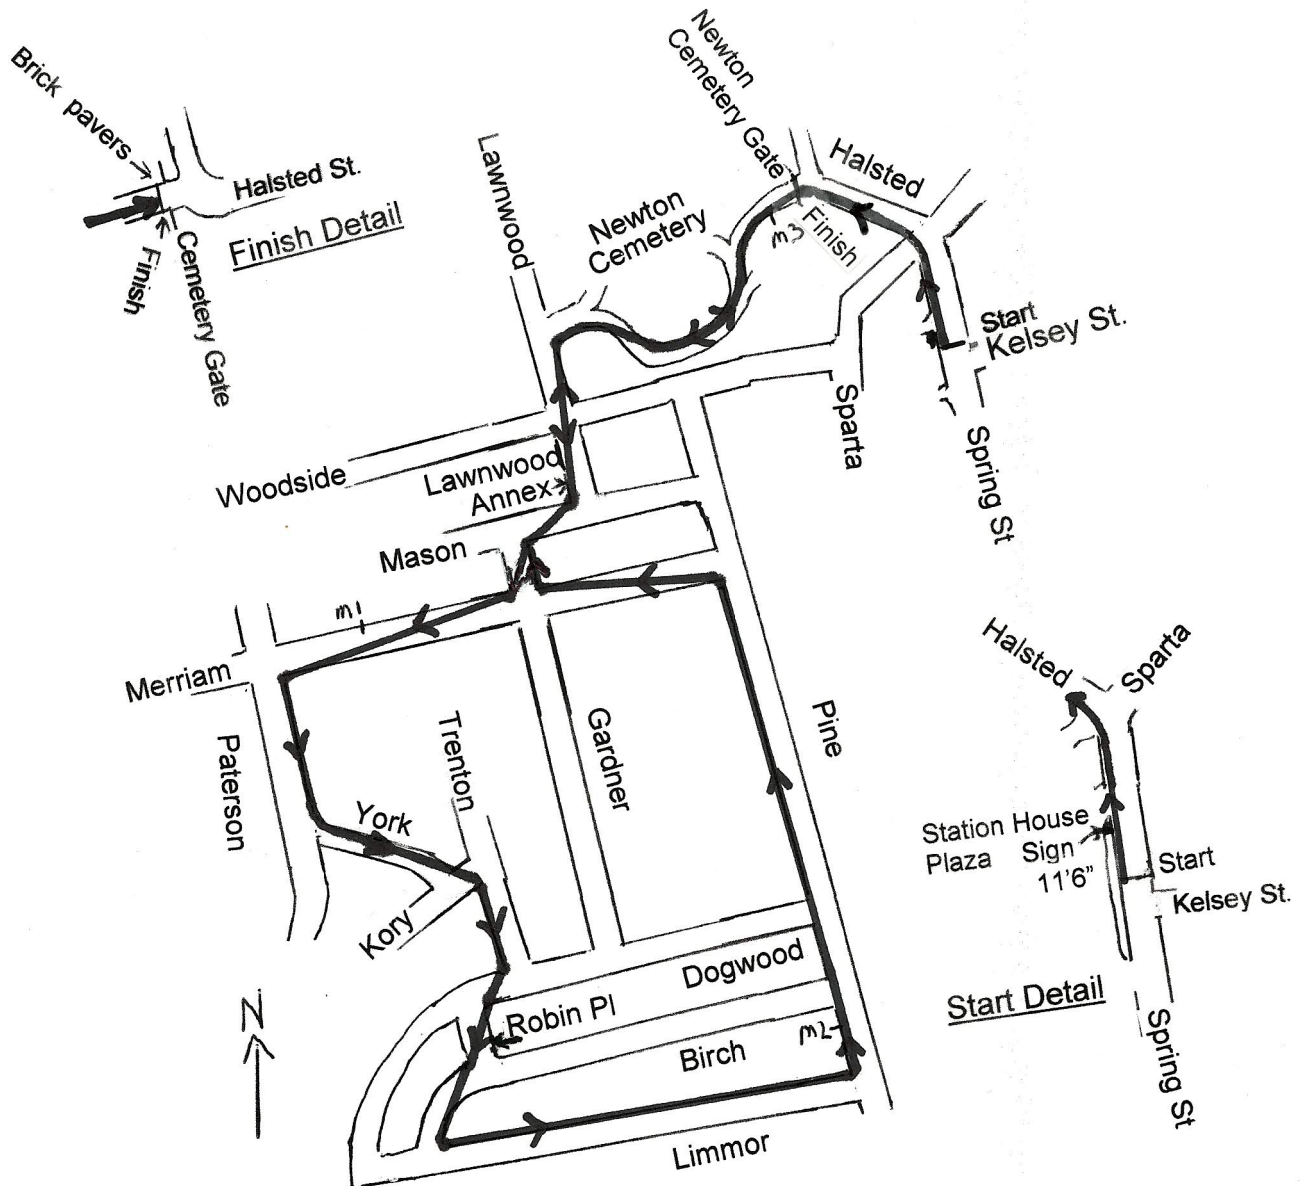

Firehouse 5K
Newton, NJ

NJ10508JHP

Effective 3/7/2010 to 12/31/2020

ALL DIRECTIONS ARE GIVEN RELATIVE TO THE RUNNING DIRECTION.

Start: On Spring St., 11 feet 6 inches before (south of) the Station House Plaza sign posts on the left.

Mile 1: On Merriam, 51 feet 2 inches after utility pole 24 on the right and just past the trailing edge of the driveway to #112 on the right.

Mile 2: On Pine between Limmor and Birch, 21 feet 8 inches before utility pole 15 on the right.

Mile 3: In Newton Cemetery, 1 foot past the Northrup grave marker on the left.

Finish: At Newton Cemetery Gate at Halsted St. at line where the cemetery macadam road transitions to brick pavers at the Gate.